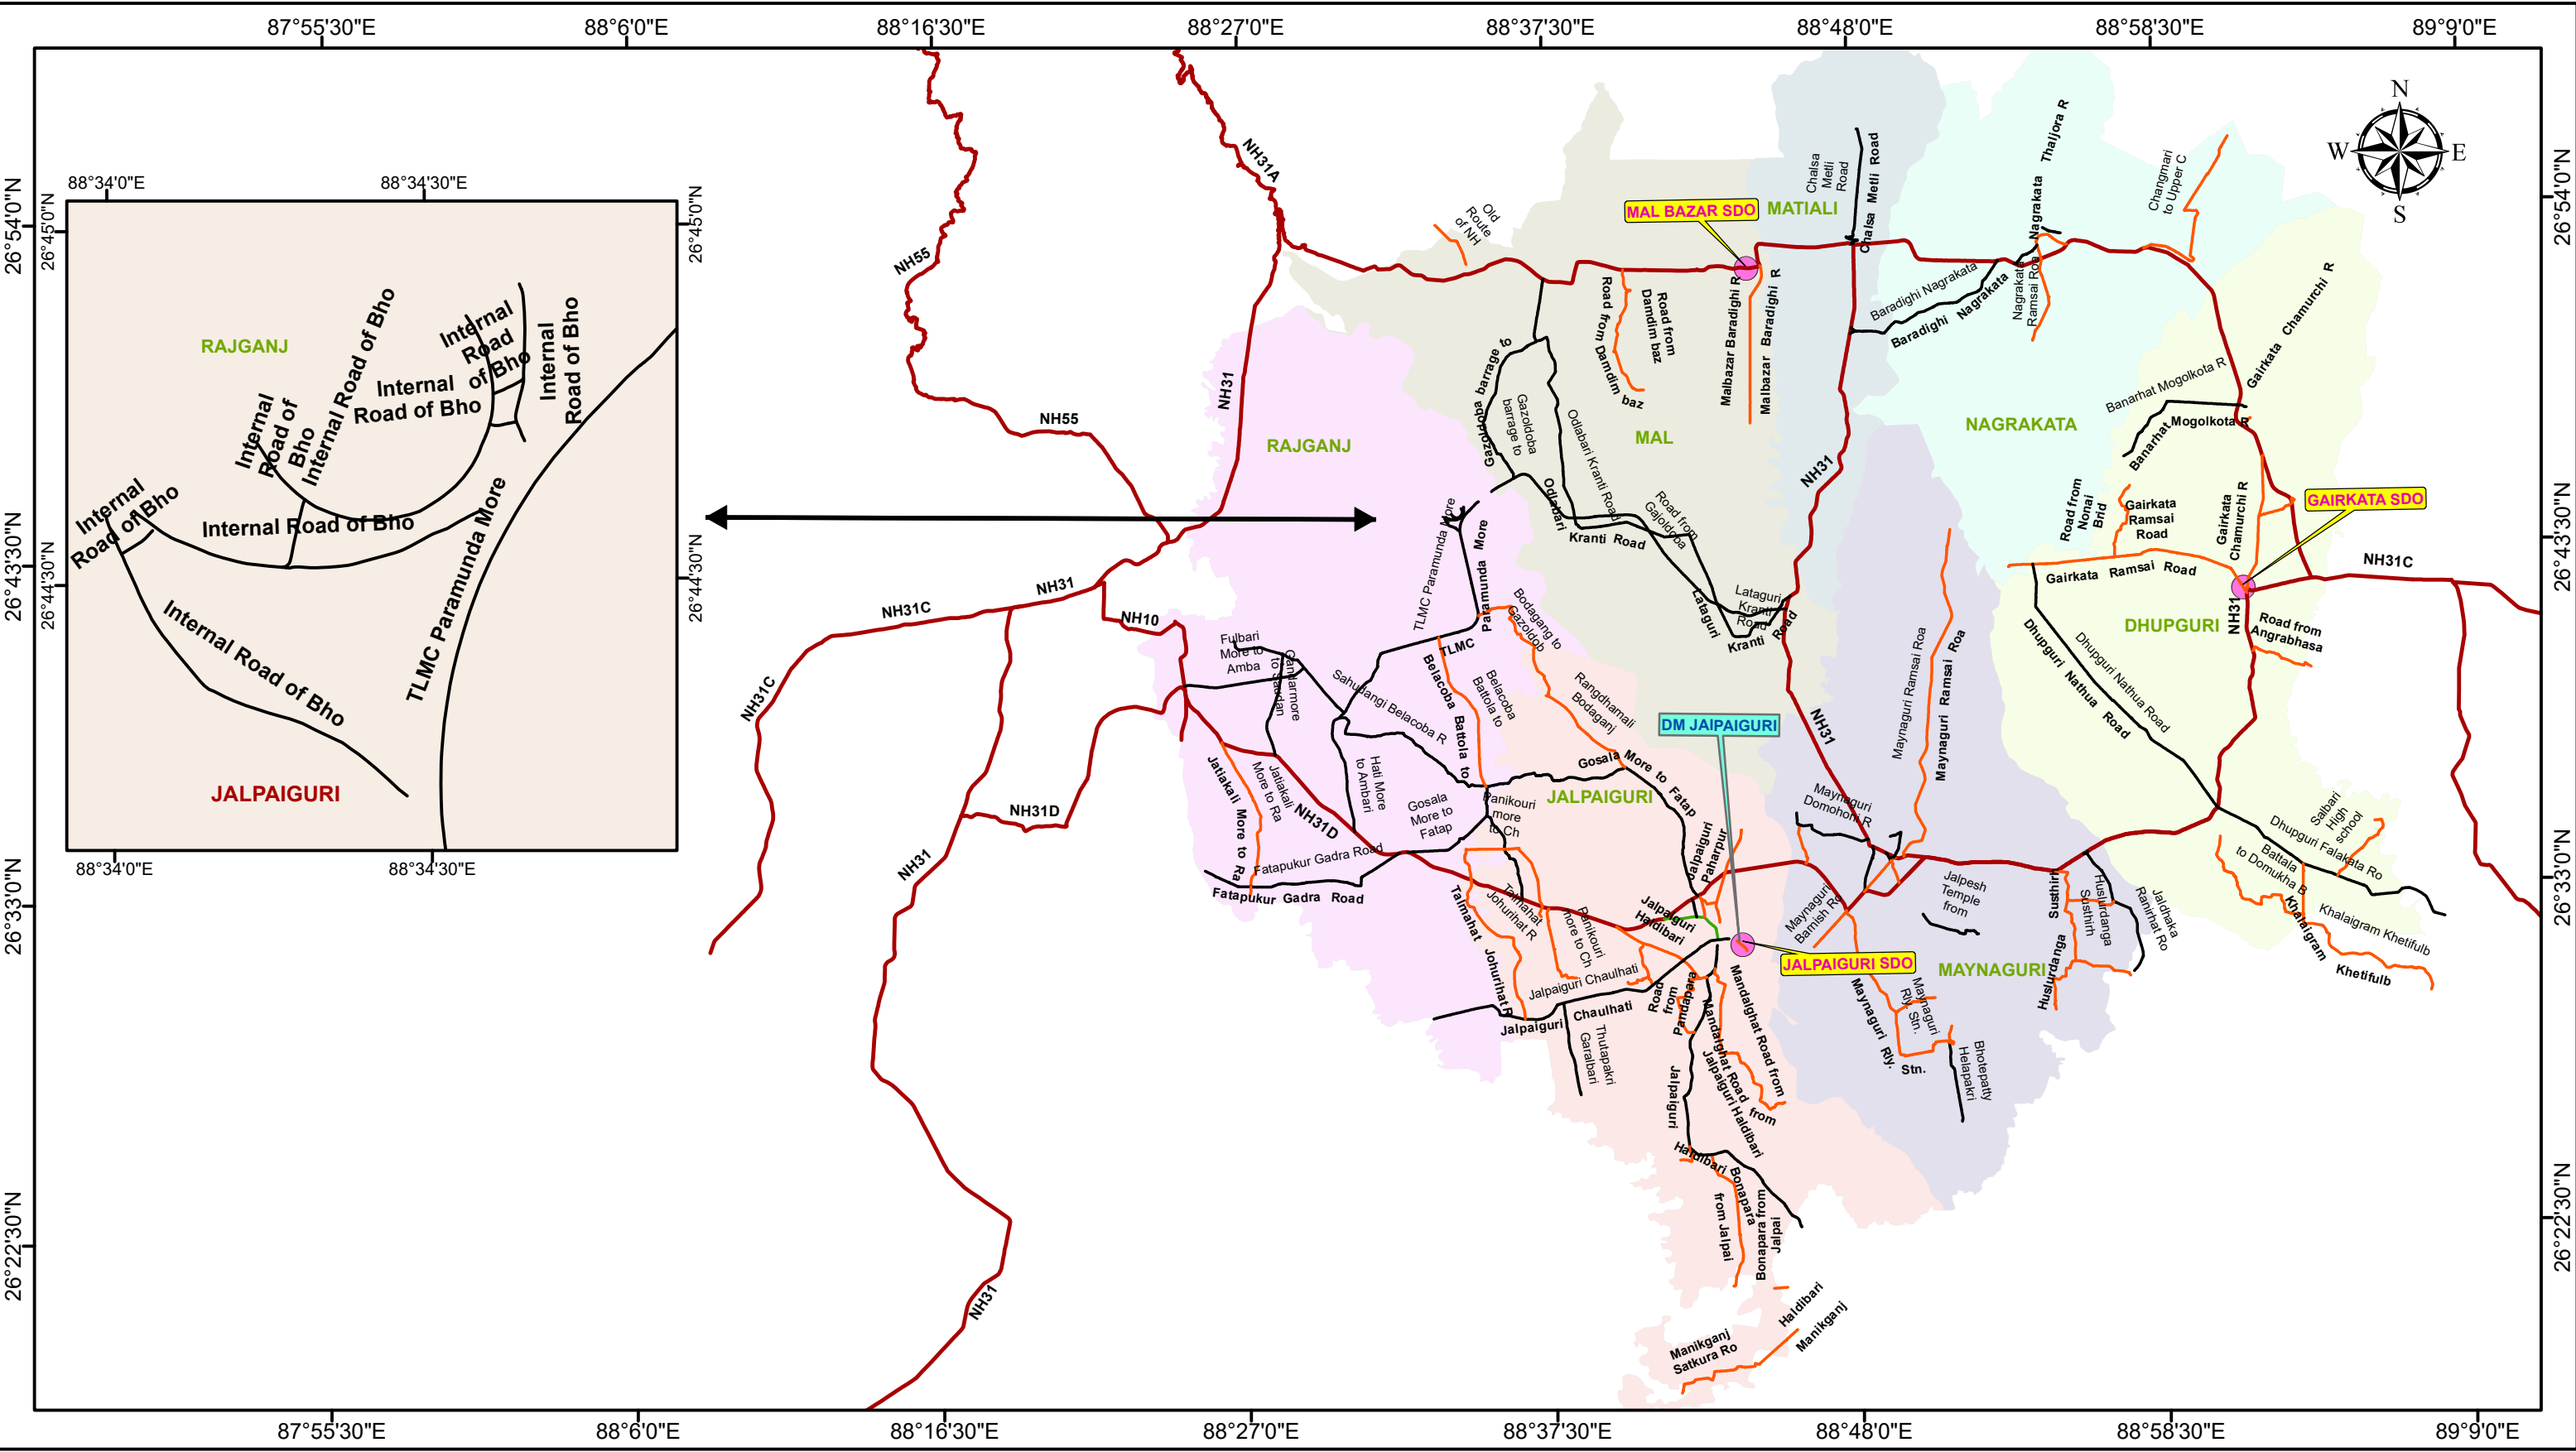

JALPAIGURI

LEGEND

	NATIONAL HIGHWAY		SUB-DIVISION OFFICE
	STATE HIGHWAY		DM OFFICE
	MAJOR DISTRICT ROAD		DISTRICT
	RURAL ROAD		

1:50000

Kilometers